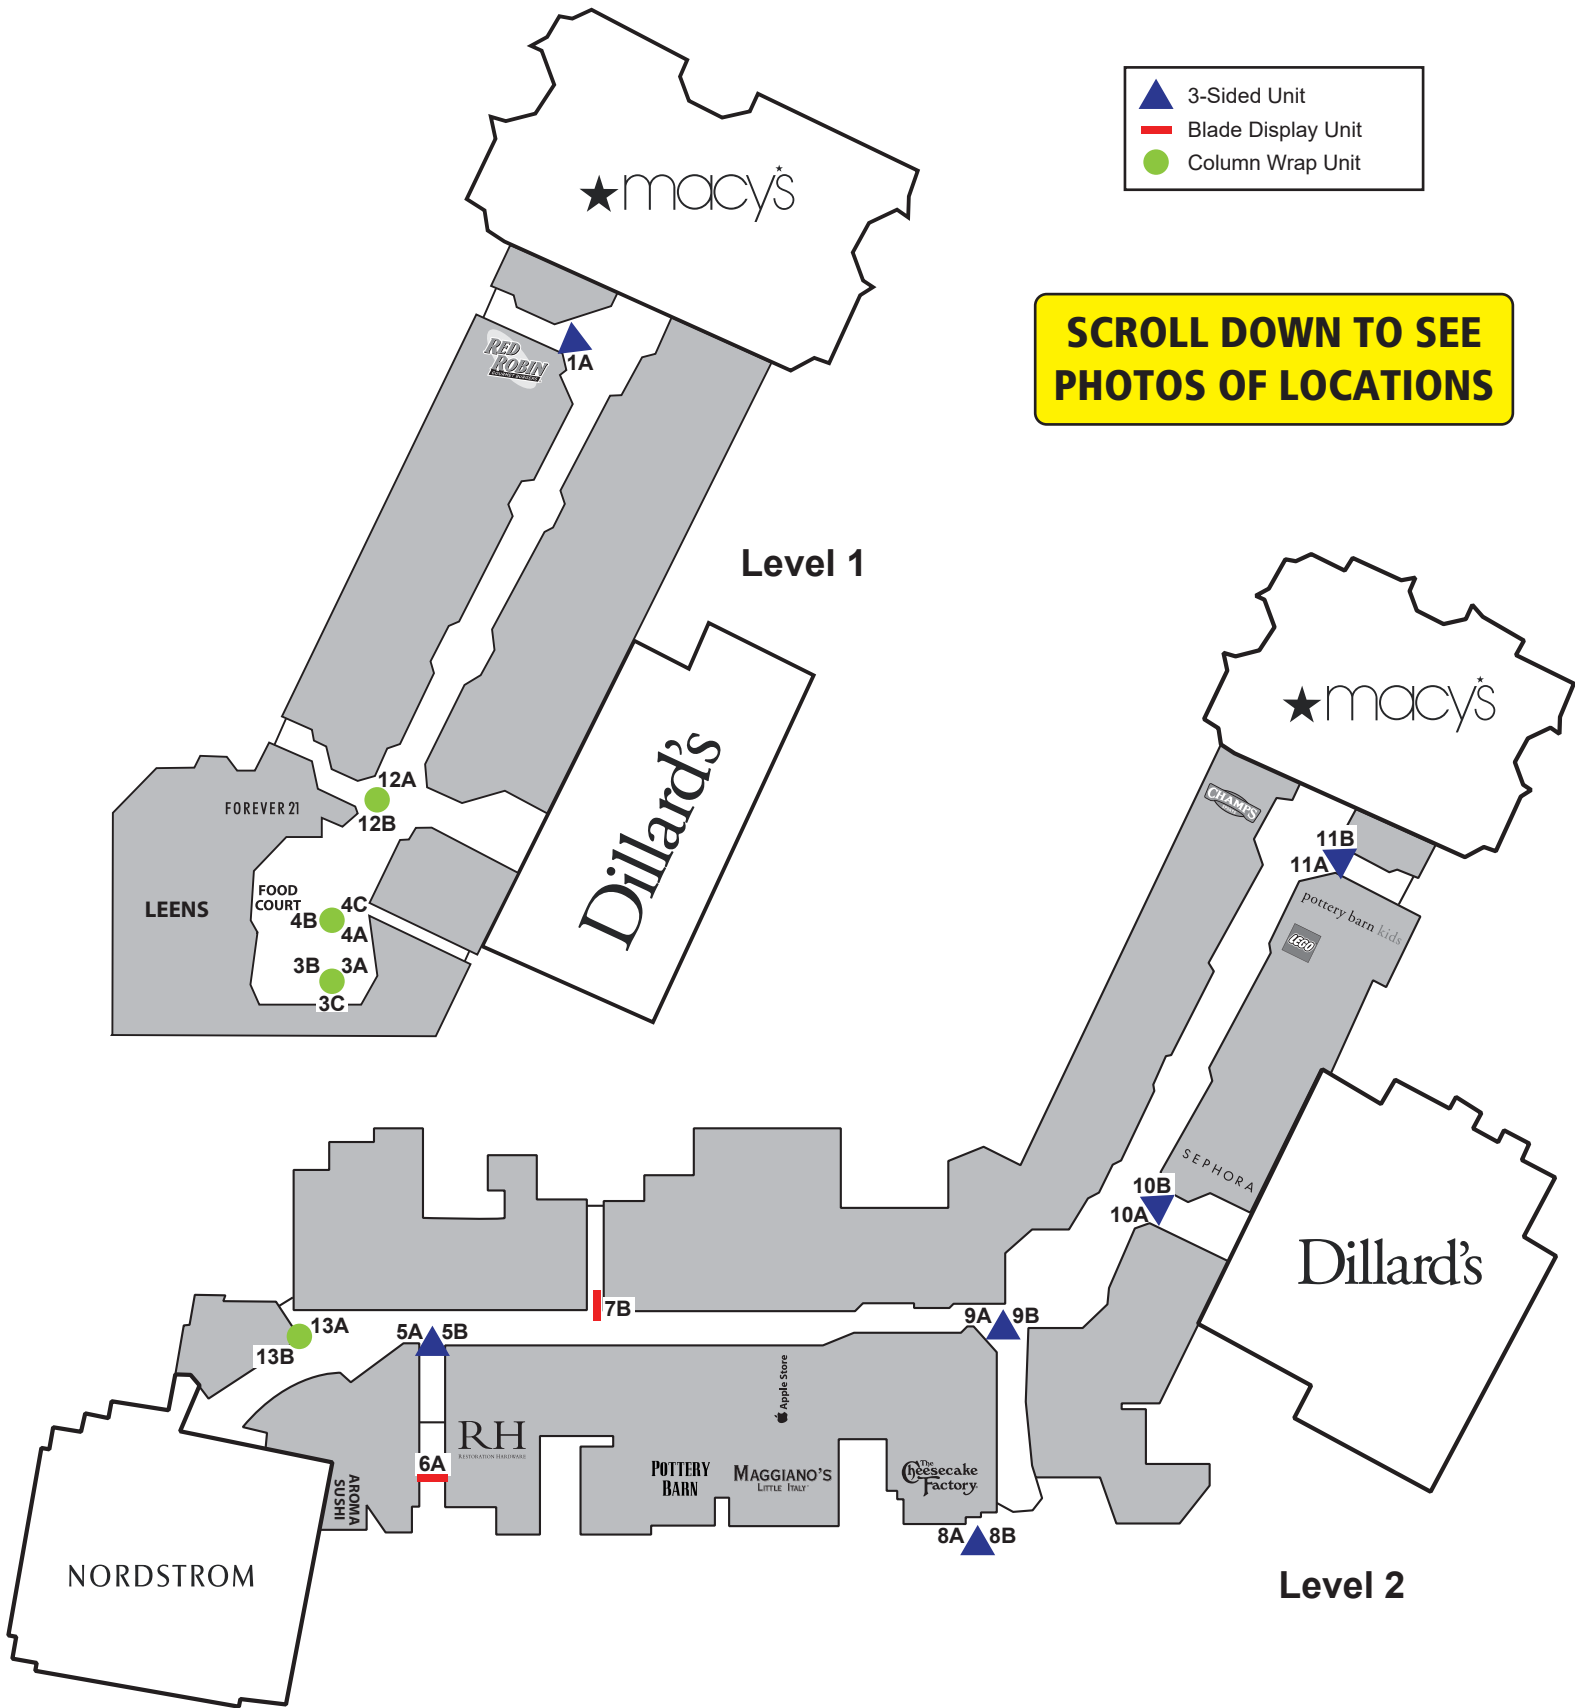

Choose the location(s) where you would like your ad to appear!

- ▲ 3-Sided Unit
- ▬ Blade Display Unit
- Column Wrap Unit

SCROLL DOWN TO SEE PHOTOS OF LOCATIONS

# KENWOOD TOWNE CENTRE PANEL LOCATIONS

# KENWOOD TOWNE CENTRE PANEL LOCATIONS

4C

5A

5B

6A

7B

8A

# KENWOOD TOWNE CENTRE PANEL LOCATIONS

8B

9A

9B

10A

10B

11A